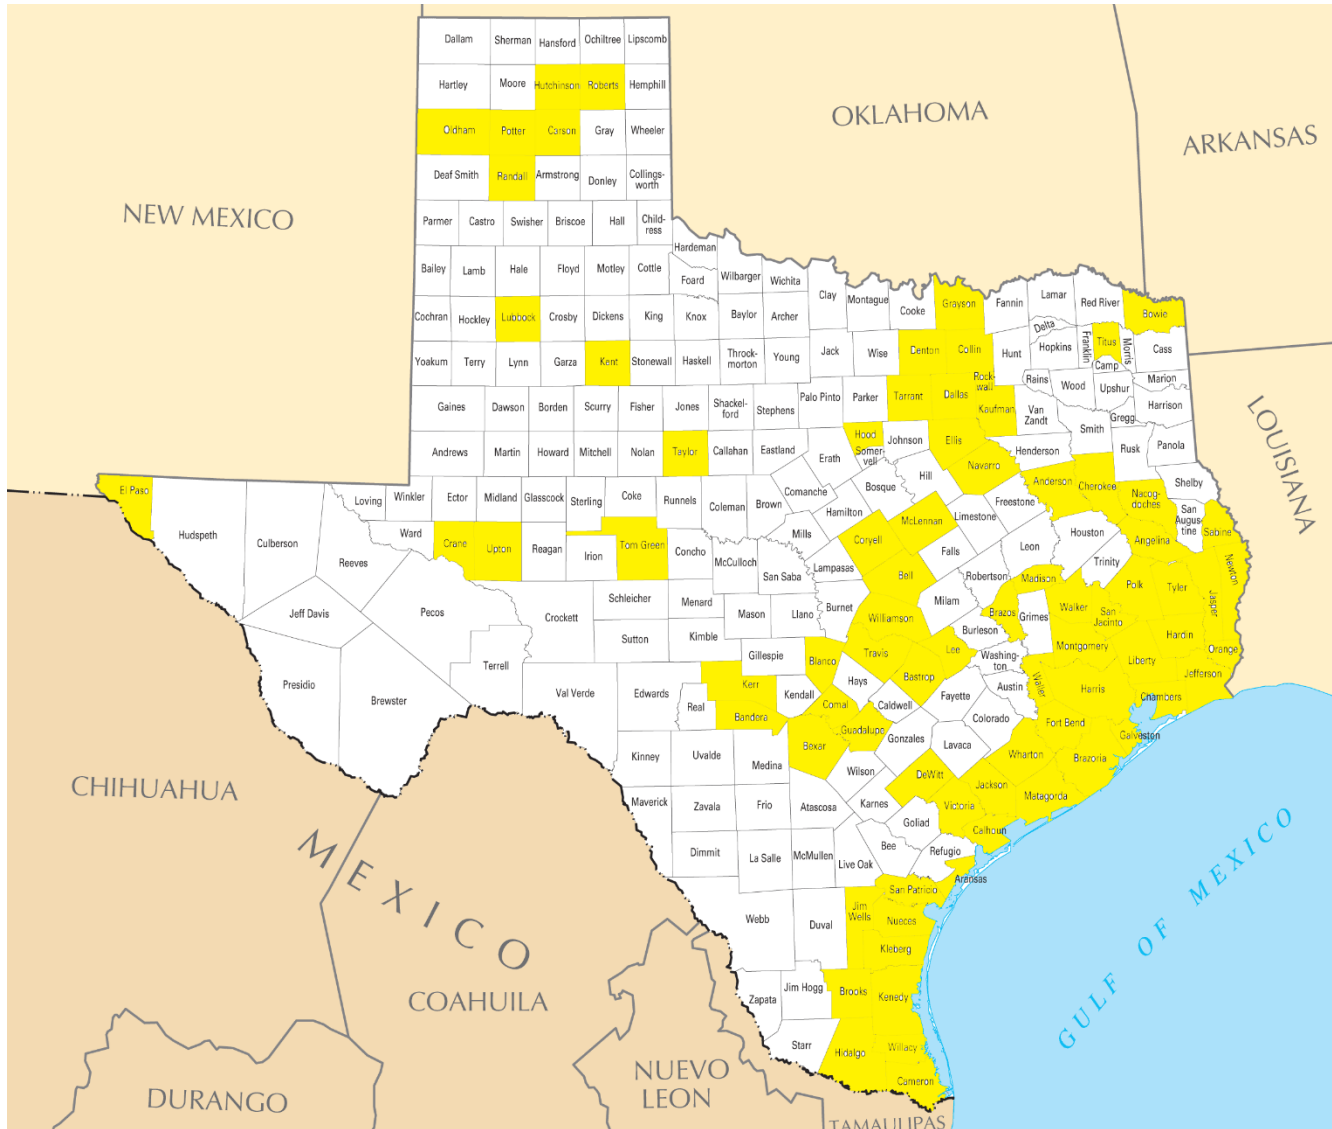

# Active STEAR Data Custodians by County

## Counties with Active STEAR Custodians: 78

- |          |             |              |
|----------|-------------|--------------|
| Anderson | Fort Bend   | Navarro      |
| Angelina | Galveston   | Newton       |
| Aransas  | Grayson     | Nueces       |
| Bandera  | Guadalupe   | Oldham       |
| Bastrop  | Hardin      | Orange       |
| Bell     | Harris      | Polk         |
| Bexar    | Hidalgo     | Potter       |
| Blanco   | Hood        | Randall      |
| Bowie    | Hutchinson  | Roberts      |
| Brazoria | Jackson     | Rockwall     |
| Brazos   | Jasper      | Sabine       |
| Brooks   | Jefferson   | San Jacinto  |
| Calhoun  | Jim Wells   | San Patricio |
| Cameron  | Kaufman     | Tarrant      |
| Carson   | Kenedy      | Taylor       |
| Chambers | Kent        | Titus        |
| Cherokee | Kerr        | Tom Green    |
| Collin   | Kleberg     | Travis       |
| Comal    | Lee         | Tyler        |
| Coryell  | Liberty     | Upton        |
| Crane    | Lubbock     | Victoria     |
| Dallas   | Madison     | Walker       |
| Denton   | Matagorda   | Waller       |
| DeWitt   | McLennan    | Wharton      |
| El Paso  | Montgomery  | Willacy      |
| Ellis    | Nacogdoches | Williamson   |